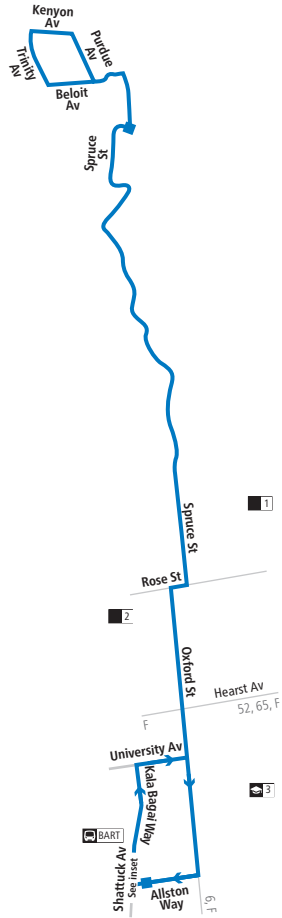

# 67 Monday through Friday except holidays To Spruce St. & Grizzly Peak Blvd.

Allston Way & Shattuck Ave.	Spruce St. & Grizzly Peak Blvd.
5:46a	5:56a
6:46a	6:56a
7:46a	7:56a
8:45a	8:56a
9:45a	9:56a
10:45a	10:56a
11:45a	11:56a
12:45p	12:56p
1:44p	1:56p
2:43p	2:56p
3:43p	3:56p
4:42p	4:56p
5:42p	5:56p
6:42p	6:56p
7:42p	7:53p

# 67 Monday through Friday except holidays To Downtown Berkeley

Spruce St. & Grizzly Peak Blvd.	Kenyon Ave. & Trinity Ave.	Vassar Ave. & Spruce St.	Allston Way & Shattuck Ave.
5:56a	5:58a	6:02a	6:17a
6:56a	6:58a	7:02a	7:17a
7:56a	7:58a	8:02a	8:17a
8:56a	8:58a	9:02a	9:17a
9:56a	9:58a	10:02a	10:17a
10:56a	10:58a	11:02a	11:17a
11:56a	11:58a	12:02p	12:17p
12:56p	12:58p	1:02p	1:17p
1:56p	1:58p	2:02p	2:17p
2:56p	2:58p	3:02p	3:17p
3:56p	3:58p	4:02p	4:17p
4:56p	4:58p	5:02p	5:17p
5:56p	5:58p	6:02p	6:17p
6:56p	6:58p	7:02p	7:17p

## Berkeley

Downtown Berkeley BART  
Oxford Street  
Spruce Street  
Beloit Avenue

Monday through Friday except  
holidays

# Line 67

N  
Map not to scale  
El mapa no está a escala  
地圖不按比例縮放